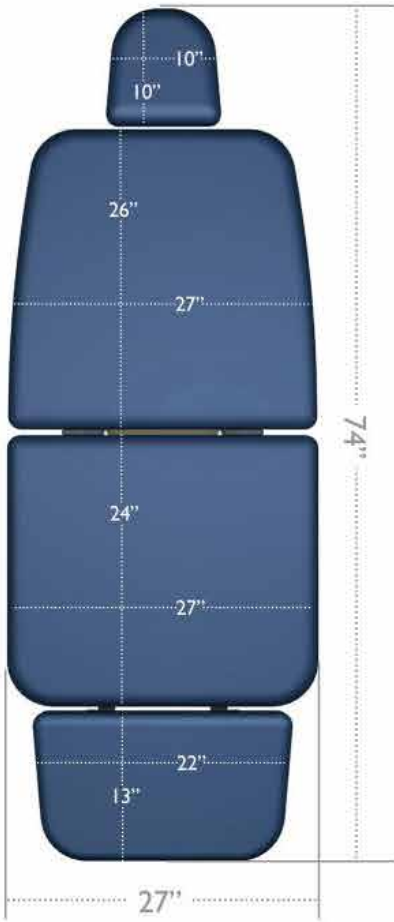

Model #

100	Base Model
101	Base Model w/ Arm Rests
120	Base Model w/ Retractable Foot Rests (Stirrups)
121	Base Model w/ Arm Rests & Retractable Foot Rests (Stirrups)

Model #

100A	Aesthetic Upgrade Model
101A	Aesthetic Upgrade Model w/ Arm Rests
120A	Aesthetic Upgrade Model w/ Retractable Foot Rests (Stirrups)
121A	Aesthetic Upgrade Model w/ Arm Rests & Retractable Foot Rests (Stirrups)

Aesthetic Upgrade Options

Black Acrylic is also used for the 100 Series Base Model sub-top

Fold Away Arm Rests

Optional arm rests are strong enough to be used by patients for support, but fold down out of the way when not needed.

Adjustable Head Rest

Easy to use and secure with a wide range of anterior/posterior and cervical flexion, this head rest also is designed to be used for prone positioning with the optional face crescent.

Stirrups

Stirrups retract into the table and feature adjustable length and angle with a comfortable heel cup.