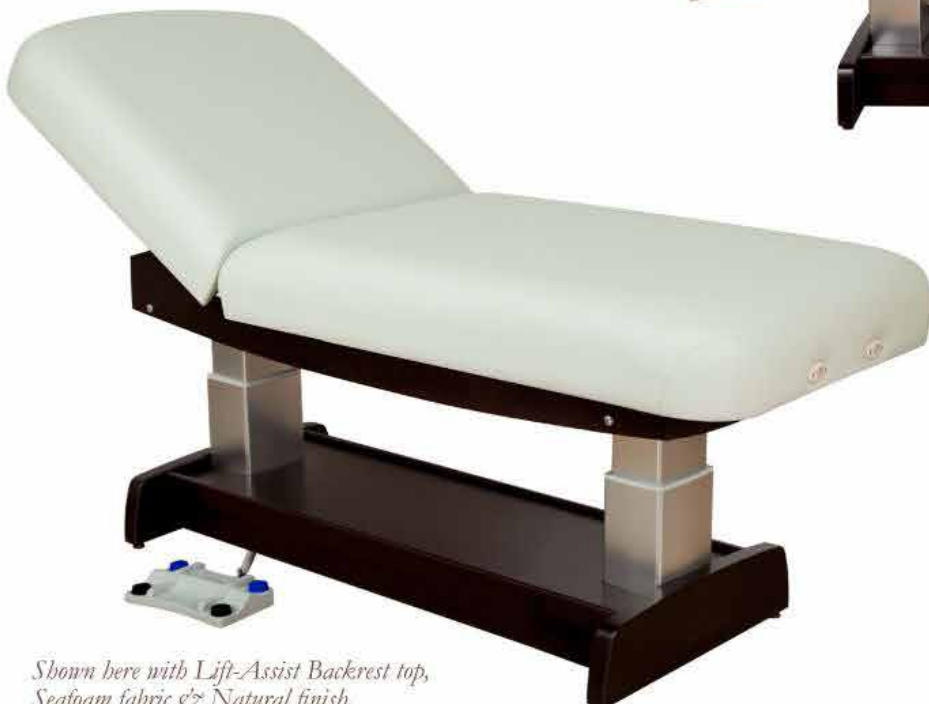

## key features

- Zero gravity tilt
- Multi-function foot control
- Storage shelf
- Excellent accessibility
- cETLus listed
- CE marked

## *electric lift system*

This 2 motor system allows the table to be tilted in either direction up to 15 degrees, perfect for creating the most comfortable position or facilitating medi-spa treatments. The multi-function foot control comes standard.