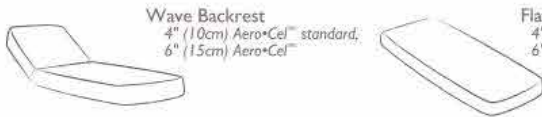

## electric lift system

Our new system is quieter than ever, easily lifting 400 lbs. Combined with the standard multi-function foot control, you have the ability to easily adjust the table during treatments.

10" range!  
(25cm)

Legs & base remain stationary as top moves to adjust table height!

Shown here with Flat top, Coal fabric & Spring leg design.

see page 32

TOP & PADDING OPTIONS | 29" (74cm) or 31" (79cm) widths | 73" (185cm) length