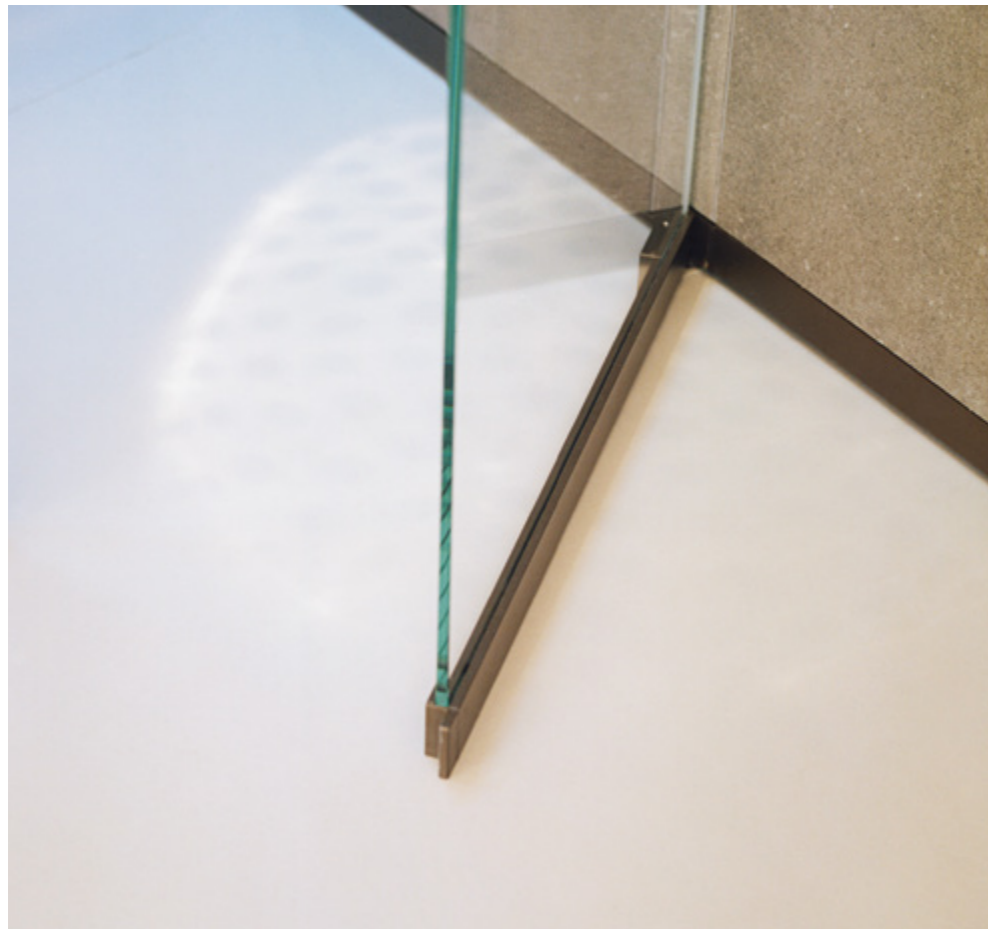

HAMMAM: AUVERGNE GRÈS PORCELAIN

BODYLOVE H

BodyLove H

BodyLove H

con boiserie esterna.
Hamam:
gres porcellanato
Auvergne.

with
exterior panelling.
Hamam:
Auvergne grès
porcelain.

Functional, stylish, luxurious, a Rodolfo Dordoni and Michele Angelini design that engages all the senses. You can personalise your spa just as you want it. Whether in a public or private space, BodyLove makes this possible with a modular system that can put together a sauna, Turkish bath, shower and relaxation area, with up-to-the-minute features and tailor-made materials.