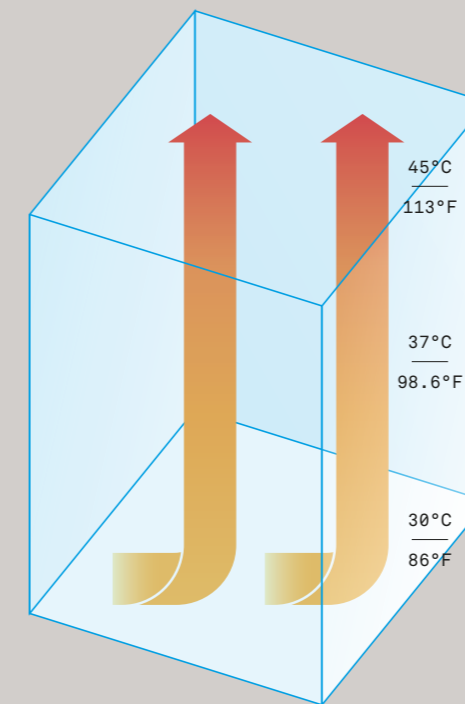

SBC

Dilution and intermediate rinsing processes not time controlled but based on real need to reduce limescale deposits and avoid frequent boiler maintenance

Diluizioni e risciacqui intermedi calcolati sul reale fabbisogno per ridurre l'accumulo di calcare e aumentare la durata della caldaia senza manutenzione

ECC

This system is built into the Effegibi steam generator, enabling remote control of the Turkish bath from a tablet or smartphone using the Effegibi Experience My Hammam app

Il sistema è integrato nel generatore di vapore Effegibi e consente di gestire a distanza il bagno turco tramite App "Effegibi Experience My Hammam" su tablet o smartphone

SWF

Optimised management of boiler filling, intermediate rinsing and emptying process. Heating elements programmed for optimum operation

Gestione ottimizzata di riempimento caldaia, risciacqui intermedi e svuotamento. Le resistenze lavorano sempre in maniera ottimale

ODS

The sophisticated electronics allow the generator to sense when the door is open and automatically block steam generation

Grazie alla sofisticata elettronica il generatore comprende quando la porta è aperta e blocca in automatico la produzione del vapore

POWERSTEAM FUNCTION

TRADITIONAL HAMMAM