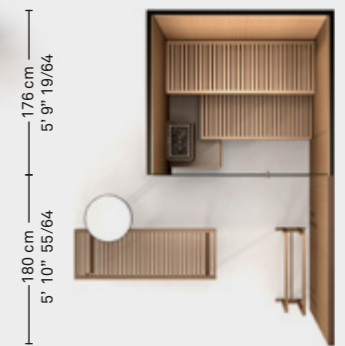

HAMMAM: AUVERGNE GRÈS PORCELAIN

BODYLOVE

- PERSONALISATION -
 PRODUCTS CAN BE MADE
 TO MEASURE AND
 THE INTERIORS TILED WITH
 OTHER COVERINGS

S01

315 cm
10' 4" 1/64
115 cm 200 cm
3' 9" 17/64 6' 6" 47/64

176 cm
5' 9" 19/64
180 cm
5' 10" 55/64