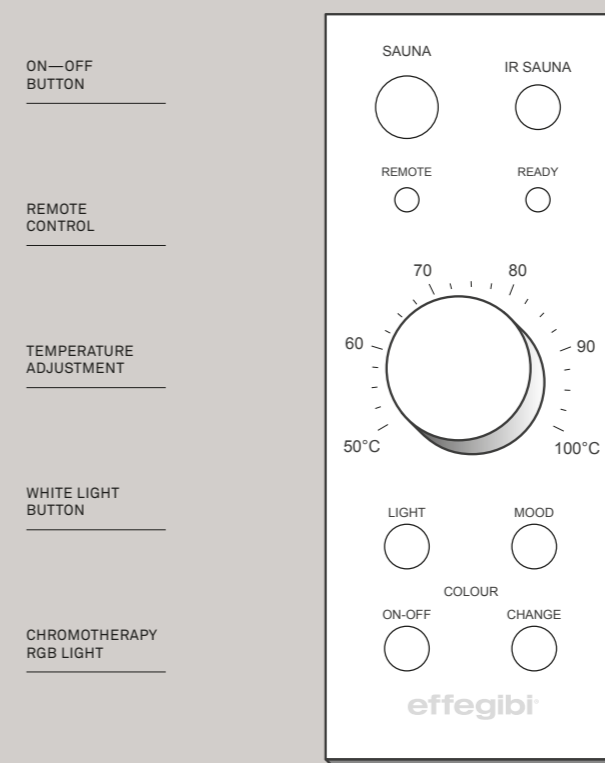

STRUTTURA
ALLUMINIO BRONZO

MIRROR-FINISH SURFACES
ON REQUEST

SUPERFICI RIVESTITE A SPECCHIO
SU RICHIESTA

COMPONENTS

HAMMAM

Touch-screen control panel	Pannello di comandi touch
Nuvola Smart Power steam generator, can be checked from outside	Generatore Nuvola Smart Power ispezionabile dall'esterno
Grès porcelain ceiling	Tetto in gres porcellanato
Extra clear 25/64 tempered glass	Vetri extrachiari 10 mm
White Corian® benches	Hammam panche in Corian® bianco
Ceiling-mounted shower head	Soffione doccia rotondo
Spring base in Botticino marble	Base fonte in marmo botticino
Copper-finish steel bowl	Ciotola fonte in acciaio cotto, color rame
Led RGB chromotherapy	Cromoterapia a Led RGB

SAUNA

Control panel with brushed steel finish	Pannello di controllo in acciaio spazzolato
Heater with stones	Stufa con pietre
Glazed ceramic heater cover	Copristufa in ceramica smaltata
Extra clear 25/64 tempered glass	Vetri extrachiari 10 mm
Wooden benches	Panche in legno
Hourglass	Clessidra
Wooden bucket and ladle	Mastellino e mestolo in legno
Electrical system with protected cable ducts	Impianto elettrico canalizzato
Led RGB lighting system, 5 fixed colours, 4 dynamic cycles and white light	Illuminazione con cromoterapia a Led RGB, 5 colori fissi, 4 cicli dinamici e luce bianca

Hamмам

touch-screen control panel

Sauna

control panel with brushed steel finish

BODYLOVE HAMMAM: KNOW-HOW & TECHNOLOGY

SMART ENERGY CONTROL

SEC

Evenly spaced on/off periods for the heating elements to obtain even steam distribution throughout the session